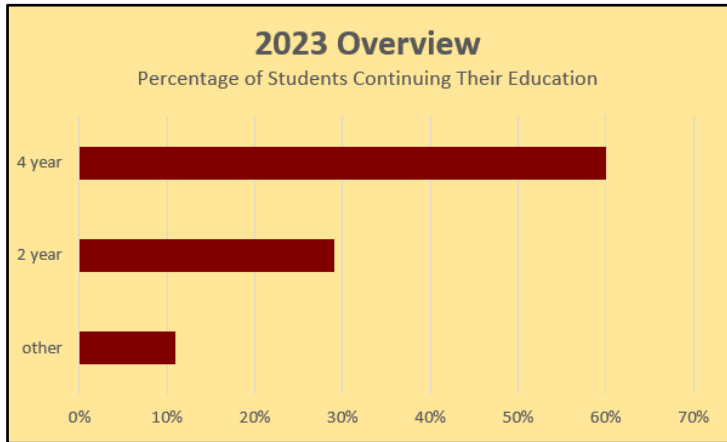

Graduate Destinations

2020	2021	2022	2023
499	495	504	454

2020	2021	2022	2023
64%	60%	60%	60%

2020	2021	2022	2023
8%	9%	11%	11%

(military, work, vocational, other)

Year	Students	% of Grads
2020	69	14%
2021	51	10%
2022	56	11%
2023	59	13%

Year	Students	% of Grads
2020	55	11%
2021	45	9%
2022	58	12%
2023	47	10%

Year	Students	% of Grads
2020	41	8%
2021	34	7%
2022	25	5%
2023	26	6%

Year	Students	% of Grads
2020	144	29%
2021	157	32%
2022	164	33%
2023	134	29%

Year	Students	% of Grads
2020	139	28%
2021	124	25%
2022	147	29%
2023	133	29%

Graduate 4-Year College Destinations: 4-Year Overview (2020-2023)

This chart reflects selected, self-reported college destinations over the last four years.